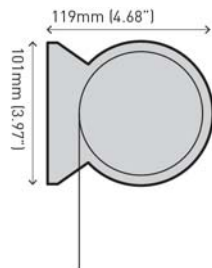

VEUE PIVOT ARM

CAPACITY

Up to 4m (13ft) widths

DIMENSIONS

CONTROLS

Crank Gear

Motorised

COLOUR RANGE