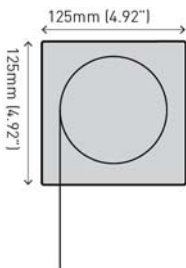

VEUE PIVOT ARM

CAPACITY

Up to 4m (13ft) widths

DIMENSIONS

CONTROLS

Crank Gear

Motorised

COLOUR RANGE